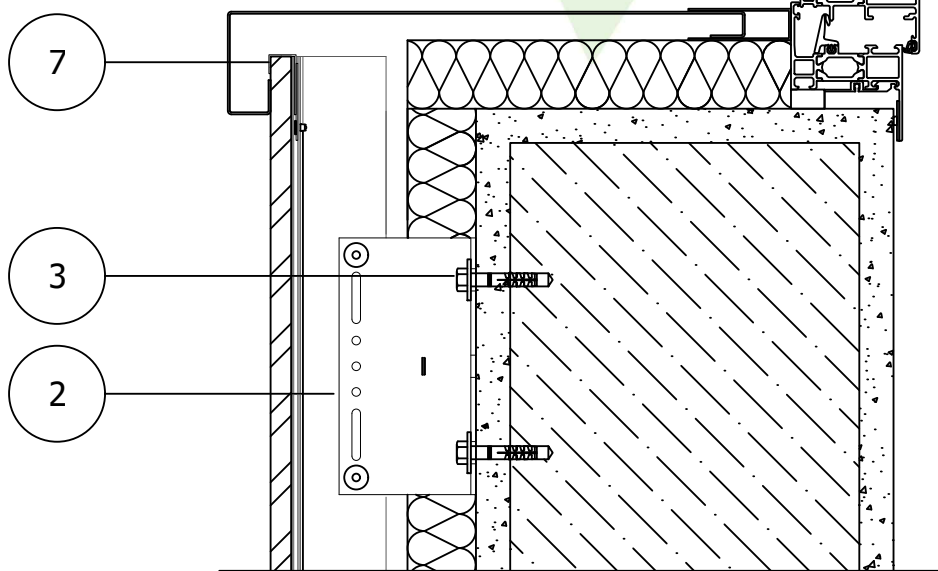

ALIVA®

SISTEMI PER FACCIATE

**LEGEND**

- 1 ALI M VERTICAL MULLION
- 2 L BRACKET (with spring)
- 3 WALL ANCHOR
- 4 TL RIVET
- 5 GRES TILE
- 6 SHEET METAL
- 7 BOTTOM CLIP

**ALIVA®** SISTEMI PER FACCIATE

Ali M

Window aluminium sill-ceiling vertical section