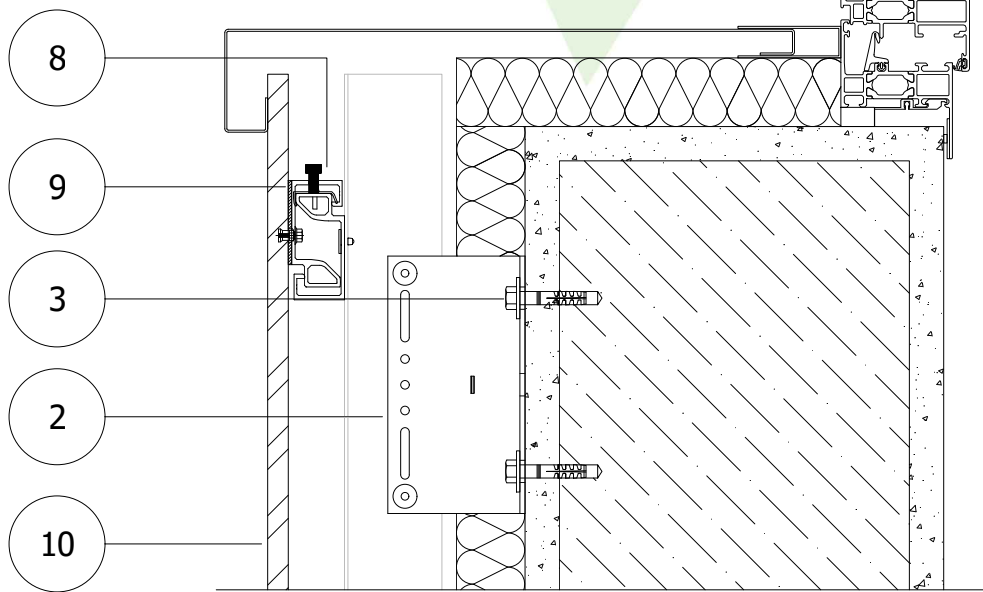

**ALIVA®** SISTEMI PER FACCIATE

**LEGEND**

- 1** T1 VERTICAL MULLION
- 2** L BRACKET (with spring)
- 3** WALL ANCHOR
- 4** TL RIVET
- 5** ORAS PROFILE
- 6** FASTENER
- 7** KEIL ANCHOR
- 8** ADJUSTABLE FASTENER WITH LOCKING SYSTEM
- 9** EPDM
- 10** GRES TILE
- 11** SHEET METAL

**Ali S**

Window aluminium sill-ceiling vertical section