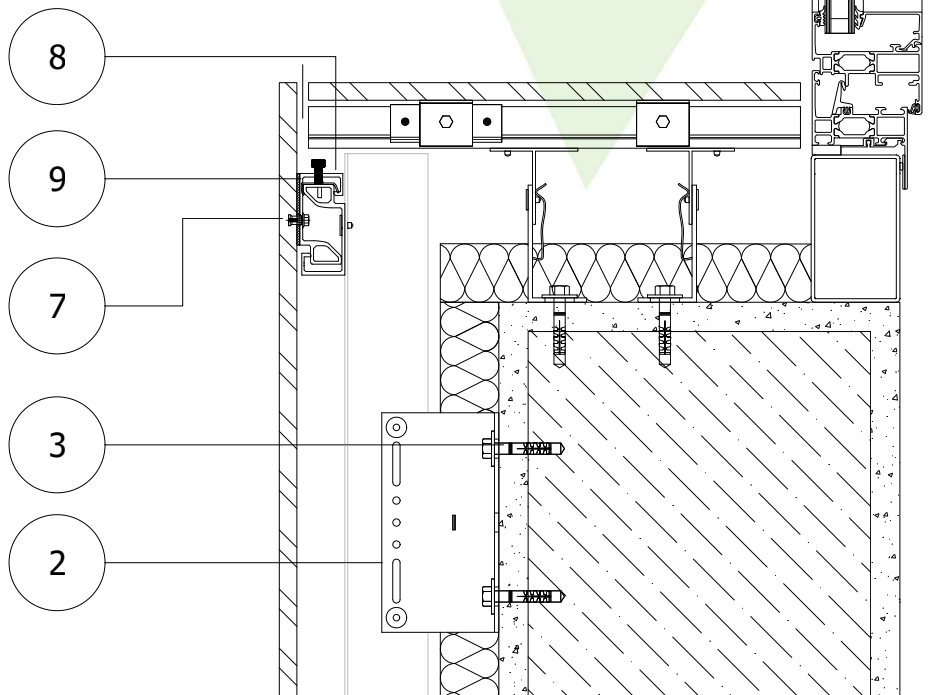

ALIVA® SISTEMI PER FACCIATE

LEGEND

- 1** T1 VERTICAL MULLION
- 2** L BRACKET (with spring)
- 3** WALL ANCHOR
- 4** TL RIVET
- 5** ORAS PROFILE
- 6** FASTENER
- 7** KEIL ANCHOR
- 8** ADJUSTABLE FASTENER WITH LOCKING SYSTEM
- 9** EPDM
- 10** GRES TILE

ALI S

Window ceramic sill-ceiling vertical section