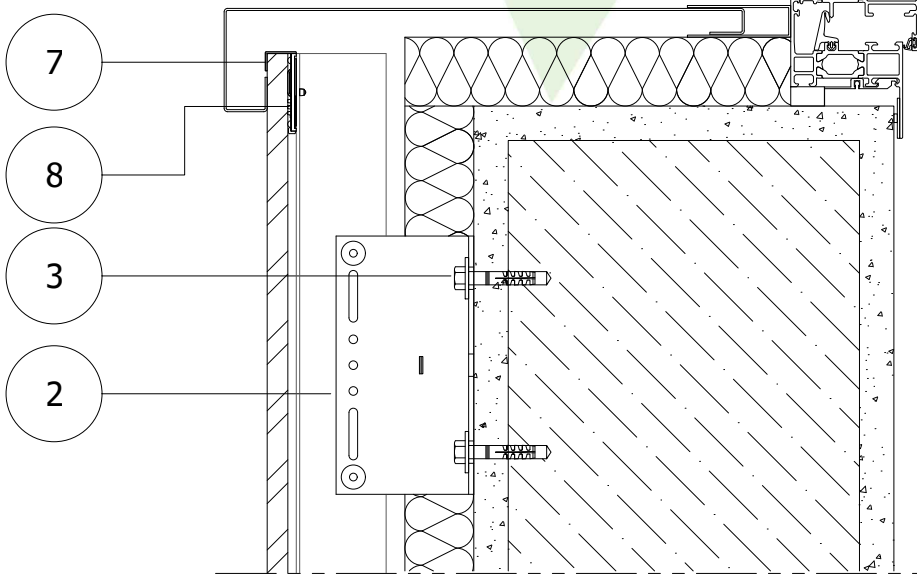

ALIVA® SISTEMI PER FACCIATE

LEGEND

- 1** T1 VERTICAL MULLION
- 2** L BRACKET (with spring)
- 3** WALL ANCHOR
- 4** TL RIVET
- 5** GRES TILE
- 6** SHEET METAL
- 7** KL BASE CLIP PLATE
- 8** KL GASKET

ALI KL

Window aluminium sill-ceiling vertical section